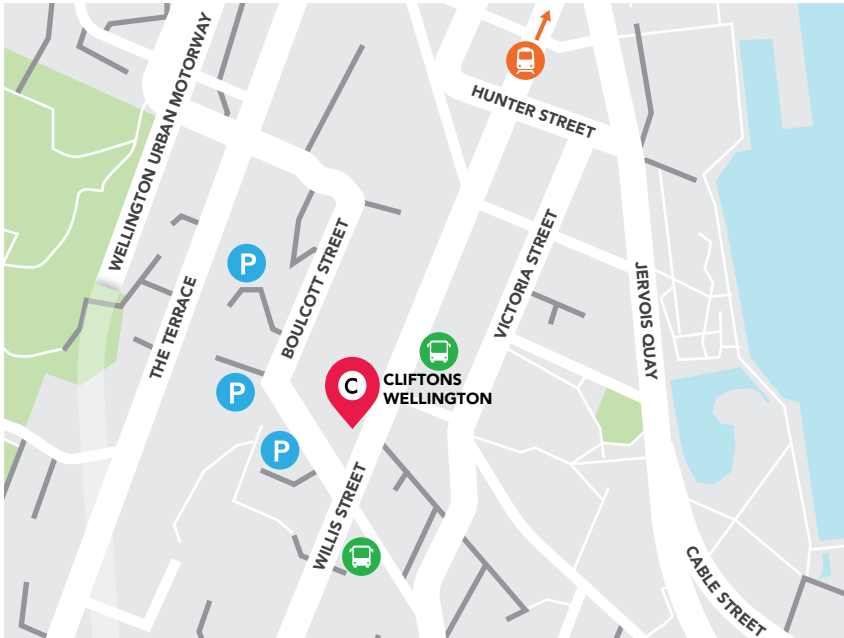

DIRECTIONS AND PARKING GUIDE

CLIFTONS WELLINGTON – WILLIS ST

 Level 28/100 Willis St,
Wellington, 6011, New Zealand

Free Call: 0800 629 088

Direct Line: +64 4-901 9001

Email: enquiries@cliftons.com

 Train Station

 Bus Interchanges

 Parking

CLOSEST TRAIN STATIONS

- Wellington Railway Station (18 min walk)

CLOSEST BUS STOPS

- Willis St at Willbank Crt, East Bound, (1 min walk)
- Manners St at Willis St, North Bound (1 min walk)

FROM AIRPORT

- Driving distance approx. 7km
- Taxi or UBER: 20-40 min depending on traffic (Taxi phone +64 4 384 4444)
- Airport Flyer Bus, alight Courtenay Pl, 10 min walk to Cliftons (total trip approx. 26 min)

NEAREST ACCOMMODATION

- Mercure Wellington Abel Tasman (4 min walk)
- Travelodge Hotel Wellington (8 min walk)
- Boulcott Suites (2 min walk)
- InterContinental Wellington (8 min walk)

NEAREST PARKING

- Wilson Parking, O'Reily Ave (3 min walk)
- SecuraPark, Church St (4 min walk)
- Wilson Parking, 1 Athol Cres (7 min walk)