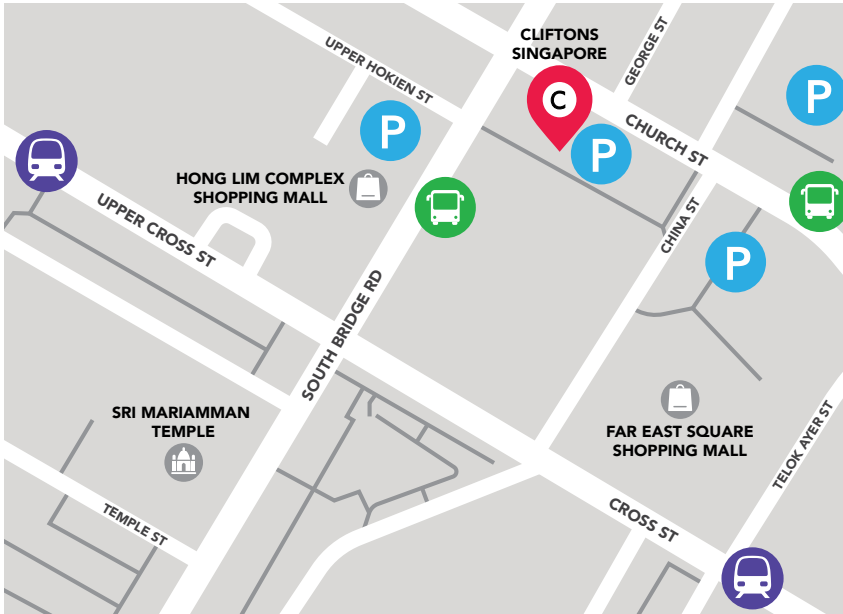

DIRECTIONS AND PARKING GUIDE

CLIFTONS SINGAPORE – 1 PICKERING STREET

 Level 8, Great Eastern Centre,
1 Pickering Street
Singapore 048659

Phone: +65 3106 4699

Email: enquiries@cliftons.com

 MRT Station

 Bus Interchanges

 Parking

CLOSEST MRT STATIONS

- Raffles Place Station, 550m, (7 min walk)
- Telok Ayer Station, 550m, (7 min walk)
- Chinatown Station, 550m, (7 min walk)

NEAREST ACCOMMODATION

- Park Royal Collection Pickering Hotel, 150m, (2 min walk)
- Capri By Fraser, 240m, (3 min walk)
- Furama City Centre 500m, (6 min walk)

NEAREST PARKING

- Great Eastern Centre, 1 Pickering, (1 min walk)
- 12 Nankin St, (5 min walk)
- 65 Chulia St, (5 min walk)
- 150 South Bridge Road Ascent Parking, (5 min walk)

CLOSEST BUS STOPS

- Opposite Hong Lim Complex, Bus Stand No. 05199, (2 min walk)
- OCBC Ctr, Bus Stand No. 05319, (3 min walk)

FROM CHANGI AIRPORT

- Driving distance approx. 20km
- Taxi: 22-40 min depending on traffic (Comfort Taxi Hotline 65521111)

At Cliftons, we're more than contemporary venues for conferences, training and corporate events. We're seasoned event delivery experts who create remarkable experiences through incredible service, IT infrastructure, delectable dining and space flexibility. With eleven venues across APAC (and global event solutions everywhere else), we make worldwide event delivery effortless.