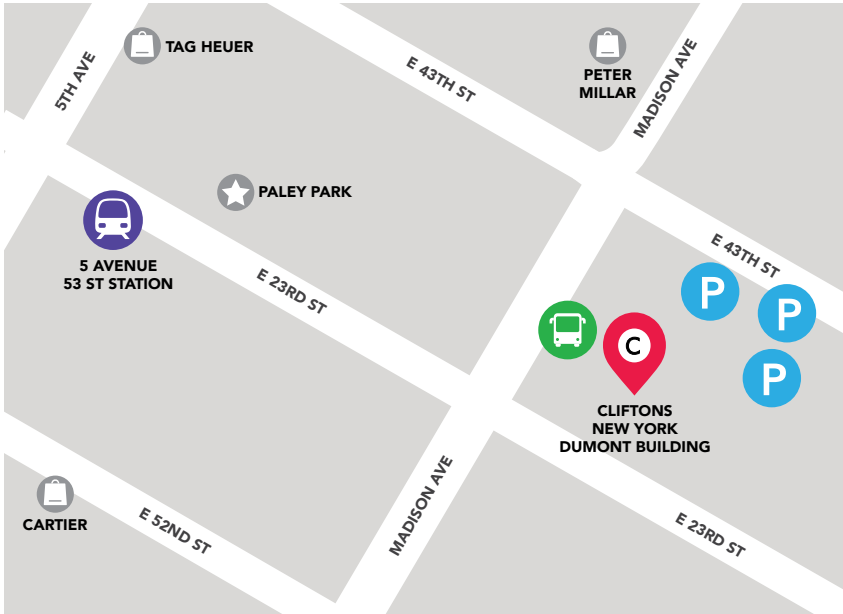

DIRECTIONS AND PARKING GUIDE

CLIFTONS NEW YORK – 515 MADISON AVENUE

 515 Madison Avenue,
9th Floor, Suite 9090
New York, NY 10022

Phone: +1 855 738 6714
Email: enquiries@cliftons.com

 Subway Station

 Bus Stops

 Parking

CLOSEST SUBWAY STATIONS

- 5th Avenue – 53rd St Subway Station, 1 min walk
- 51 St Subway Station, 5 min walk

NEAREST ACCOMMODATION

- Omni Berkshire Place, 2 min walk
- Hotel Elysee, 2 min walk
- Lotte New York Palace, 3 min walk

NEAREST PARKING

- 527 Madison Ave Garage – 44 E 54th St, 1 min walk
- Icon parking – 62 E 54th St, 1 min walk
- ABM Parking – 13 E 54th St, 1 min walk

CLOSEST BUS STOPS

- Madison Ave / E 53 St via Bus BxM3 / BxM4, 1 min walk

FROM AIRPORT

LaGuardia

- Driving distance approx. 8.8 miles, 16 mins

Kennedy International

- Driving distance approx. 16.5 miles, 25 mins

At Cliftons, we're more than contemporary venues for conferences, training and corporate events. We're seasoned event delivery experts who create remarkable experiences through incredible service, IT infrastructure, delectable dining and space flexibility. With eleven venues across APAC (and global event solutions everywhere else), we make worldwide event delivery effortless.