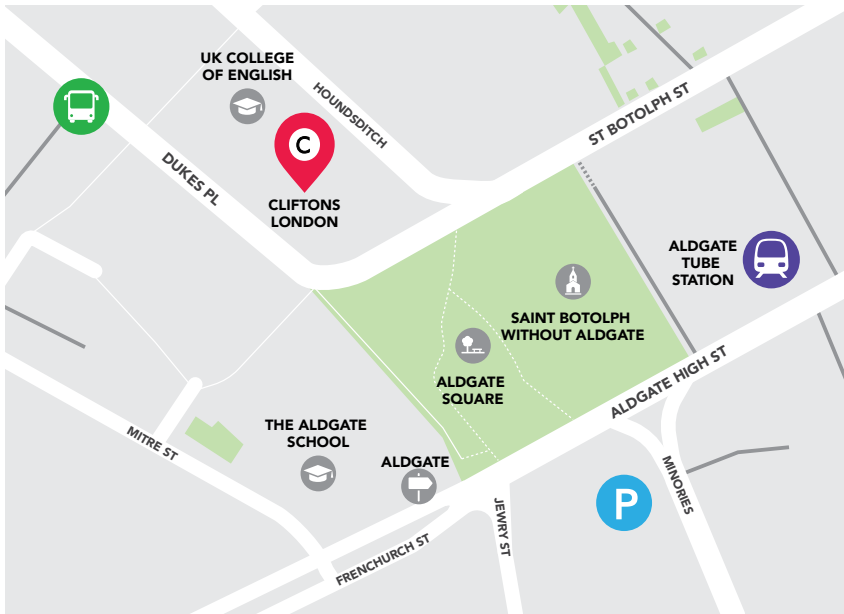

DIRECTIONS AND PARKING GUIDE

CLIFTONS LONDON – 30 DUKES PLACE

 30 Dukes Place,
Aldgate,
London EC3A

Phone: +44 845 528 0524
Email: enquiries@cliftons.com

 Tube Station

 Bus Stops

 Parking

CLOSEST TUBE STATIONS

- Aldgate Tube Station,
3 min walk

NEAREST PARKING

- Vinci Park Services –
155 Minories,
3 min walk
- Minories Car Park –
1 Shorter St,
9 min walk

FROM AIRPORT LONDON CITY

- Driving distance
approx. 6.9 miles,
19 mins

NEAREST ACCOMMODATION

- Canopy by Hilton
London City,
4 min walk
- Hotel Indigo,
5 min walk
- The Chamberlain
Hotel, 6 min walk

CLOSEST BUS STOPS

- Aldgate Bus Station
(Stop L), 4 min walk
- Duke's Place (Stop A),
min walk